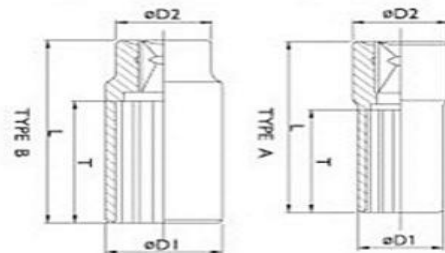

1 / 4 " Dr deep socket

Category : Hand Tools  
Class : Socket

SC-02

Description

3 / 8 " Dr deep socket

Category : Hand Tools  
Class : Socket

SC-04

Description

1 / 2 " Dr deep socket

Category : Hand Tools  
Class : Socket

SC-06

Description

1 / 4 " Dr impact socket

Category : Hand Tools  
Class : Socket

SCI - 01

Description ( us type , CR - MO )