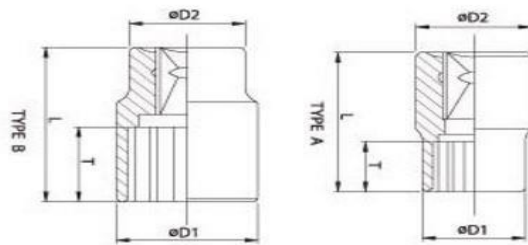

1/4" Dr socket

SC-01

Description

Category : Hand Tools  
Class : Socket

3/8" Dr socket

SC-03

Description

Category : Hand Tools  
Class : Socket

1/2" Dr socket

SC-05

Description

Category : Hand Tools  
Class : Socket

1 / 4 " Dr deep impact socket

Category : Hand Tools  
Class : Socket

SCI - 02

Description ( us type , CR - MO )