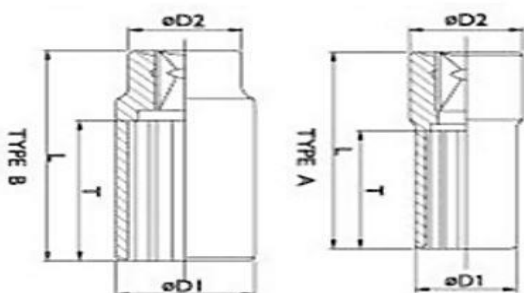

3 / 8 " Dr deep impact socket

Category : Hand Tools  
Class : Socket

SCI - 04

Description ( us type , CR - MO )

1 / 2 " Dr deep impact socket

Category : Hand Tools  
Class : Socket

SCI - 04

Description ( us type , CR - MO )

1 / 4 " Dr deep socket

Category : Hand Tools  
Class : Socket

SC-02

Description

3 / 8 " Dr deep socket

Category : Hand Tools  
Class : Socket

SC-04

Description