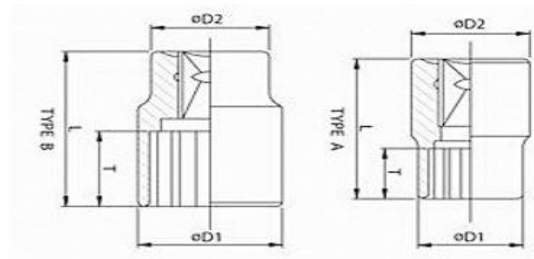

1/4" Dr socket

SC-01

Description

Category : Hand Tools  
Class : Socket

3/8" Dr socket

SC-03

Description

Category : Hand Tools  
Class : Socket

1/2" Dr socket

SC-05

Description

Category : Hand Tools  
Class : Socket

1 / 4 " Dr deep impact socket

Category : Hand Tools  
Class : Socket

SCI - 02

Description ( us type , CR - MO )

3 / 8 " Dr deep impact socket

Category : Hand Tools  
Class : Socket

SCI - 04

Description ( us type , CR - MO )

1 / 2 " Dr deep impact socket

Category : Hand Tools  
Class : Socket

SCI - 04

Description ( us type , CR - MO )