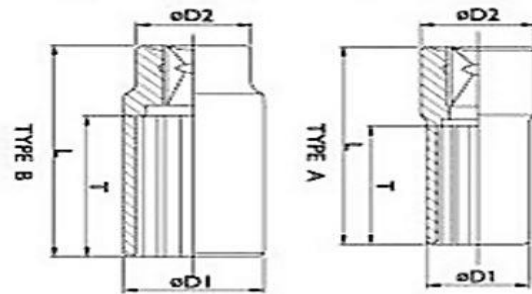

1/2" Dr socket

SC-05

Description

Category : Hand Tools  
Class : Socket

1 / 4 " Dr deep impact socket

Category : Hand Tools  
Class : Socket

SCI - 02

Description ( us type , CR - MO )

3 / 8 " Dr deep impact socket

Category : Hand Tools  
Class : Socket

SCI - 04

Description ( us type , CR - MO )

1 / 2 " Dr deep impact socket

Category : Hand Tools  
Class : Socket

SCI - 04

Description ( us type , CR - MO )

1 / 4 " Dr deep socket

Category : Hand Tools  
Class : Socket

SC-02

Description

3 / 8 " Dr deep socket

Category : Hand Tools  
Class : Socket

SC-04

Description