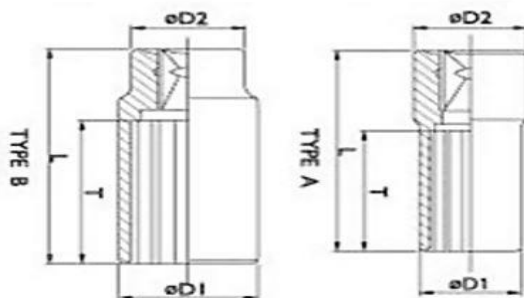

1/2" Dr socket

SC-05

Description

Category : Hand Tools  
Class : Socket

1 / 4 " Dr deep impact socket

Category : Hand Tools  
Class : Socket

SCI - 02

Description ( us type , CR - MO )

3 / 8 " Dr deep impact socket

Category : Hand Tools  
Class : Socket

SCI - 04

Description ( us type , CR - MO )

1 / 2 " Dr deep impact socket

Category : Hand Tools  
Class : Socket

SCI - 04

Description ( us type , CR - MO )

1 / 4 " Dr deep socket

Category : Hand Tools  
Class : Socket

SC-02

Description

3 / 8 " Dr deep socket

Category : Hand Tools  
Class : Socket

SC-04

Description