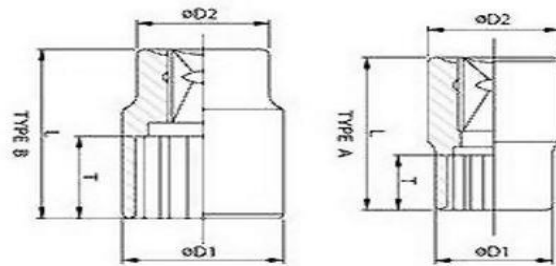

1 / 2 " Dr deep socket

Category : Hand Tools  
Class : Socket

SC-06

Description

1 / 4 " Dr impact socket

Category : Hand Tools  
Class : Socket

SCI - 01

Description ( us type , CR - MO )

3 / 8 " Dr impact socket

Category : Hand Tools  
Class : Socket

SCI - 01

Description ( us type , CR - MO )

1 / 2 " Dr impact socket

Category : Hand Tools  
Class : Socket

SCI - 01

Description ( us type , CR - MO )