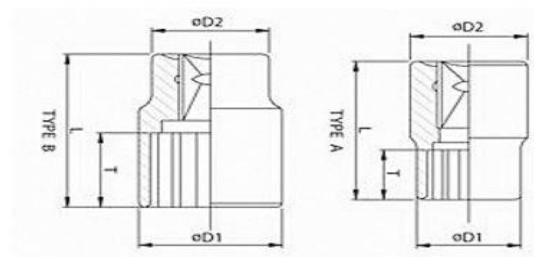

1/4" Dr socket

SC-01

Description

Category : Hand Tools  
Class : Socket

3/8" Dr socket

SC-03

Description

Category : Hand Tools  
Class : Socket

1/2" Dr socket

SC-05

Description

Category : Hand Tools  
Class : Socket

1 / 4 " Dr deep impact socket

Category : Hand Tools  
Class : Socket

SCI - 02

Description ( us type , CR - MO )

3 / 8 " Dr deep impact socket

Category : Hand Tools  
Class : Socket

SCI - 04

Description ( us type , CR - MO )

1 / 2 " Dr deep impact socket

Category : Hand Tools  
Class : Socket

SCI - 04

Description ( us type , CR - MO )