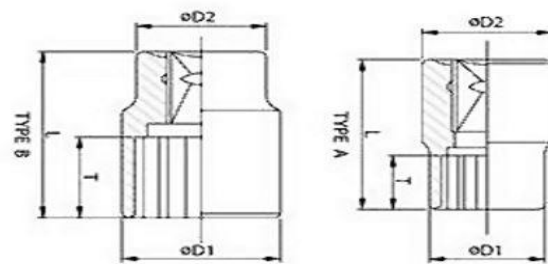

1 / 2 " Dr deep socket

Category : Hand Tools  
Class : Socket

SC-06

Description

1 / 4 " Dr impact socket

Category : Hand Tools  
Class : Socket

SCI - 01

Description ( us type , CR - MO )

3 / 8 " Dr impact socket

Category : Hand Tools  
Class : Socket

SCI - 01

Description ( us type , CR - MO )

1 / 2 " Dr impact socket

Category : Hand Tools  
Class : Socket

SCI - 01

Description ( us type , CR - MO )