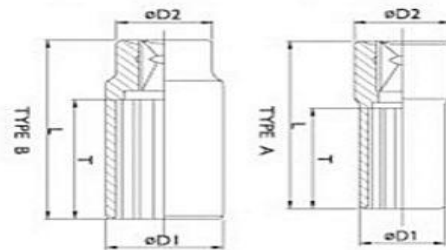

3 / 8 " Dr deep impact socket

Category : Hand Tools  
Class : Socket

SCI - 04

Description ( us type , CR - MO )

1 / 2 " Dr deep impact socket

Category : Hand Tools  
Class : Socket

SCI - 04

Description ( us type , CR - MO )

1 / 4 " Dr deep socket

Category : Hand Tools  
Class : Socket

SC-02

Description

3 / 8 " Dr deep socket

Category : Hand Tools  
Class : Socket

SC-04

Description