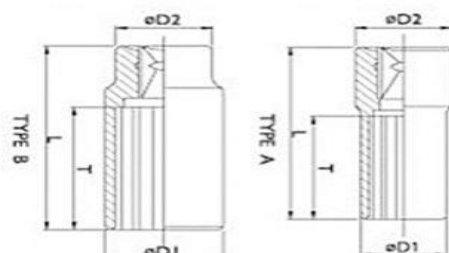

1 / 4 " Dr deep socket

Category : Hand Tools  
Class : Socket

SC-02

Description

3 / 8 " Dr deep socket

Category : Hand Tools  
Class : Socket

SC-04

Description

1 / 2 " Dr deep socket

Category : Hand Tools  
Class : Socket

SC-06

Description

1 / 4 " Dr impact socket

Category : Hand Tools  
Class : Socket

SCI - 01

Description ( us type , CR - MO )